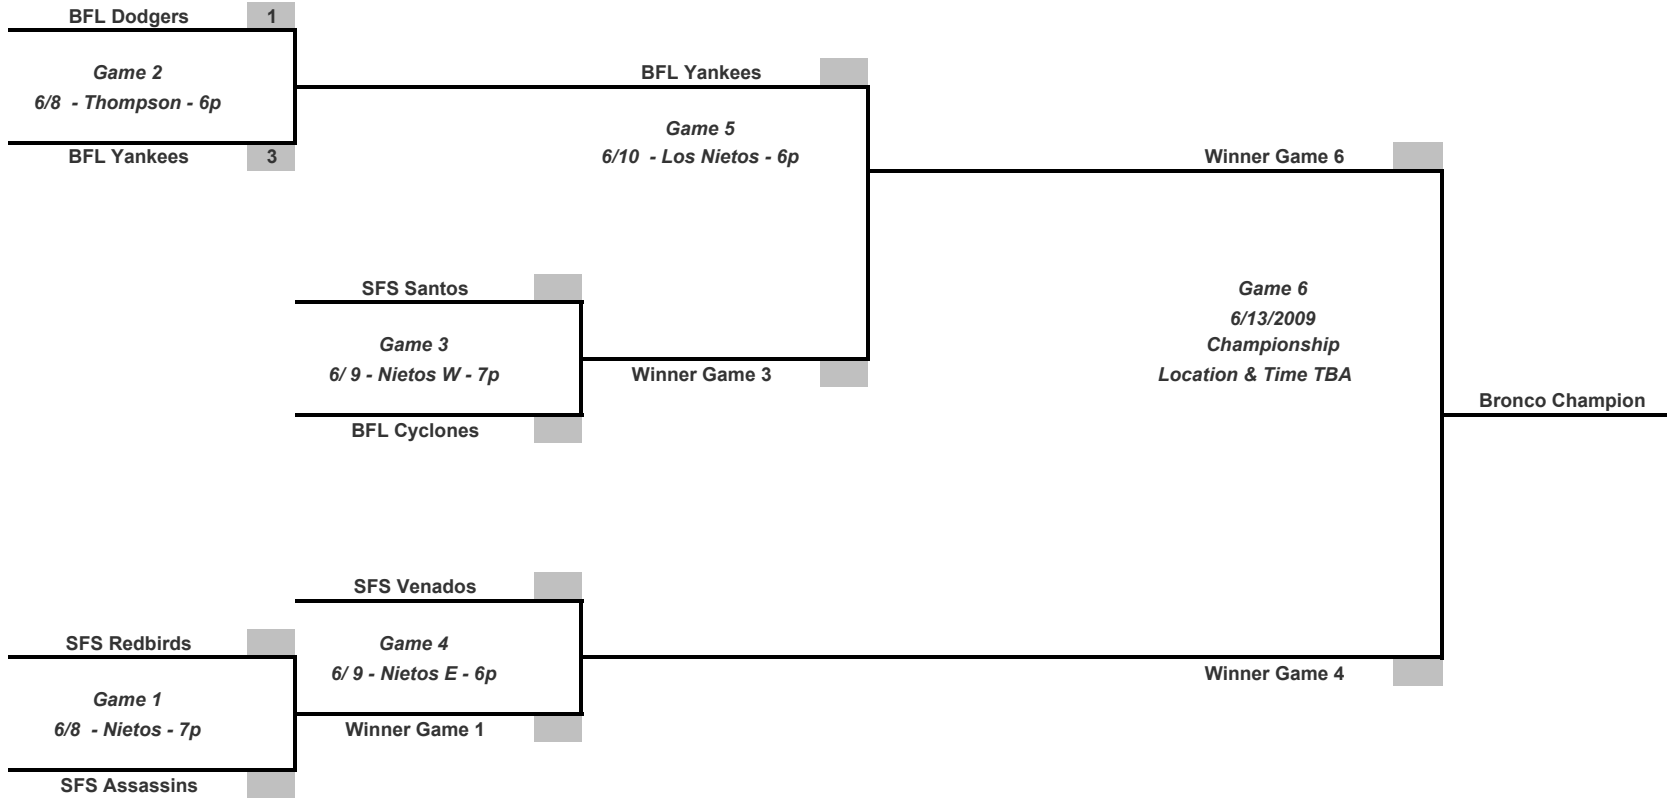

2009 BRONCO INTERLEAGUE PLAYOFFS (Santa Fe Springs and Bellflower)

Teams
SFS Venados
SFS Santos
SFS Redbirds
Bellflower Dodgers
Bellflower Yankees
SFS Assassins
Bellflower Cyclones

Division Director
Jesse Guillen

Tournament Location
Los Nietos Park - Santa Fe Springs
Thompson Park - Bellflower